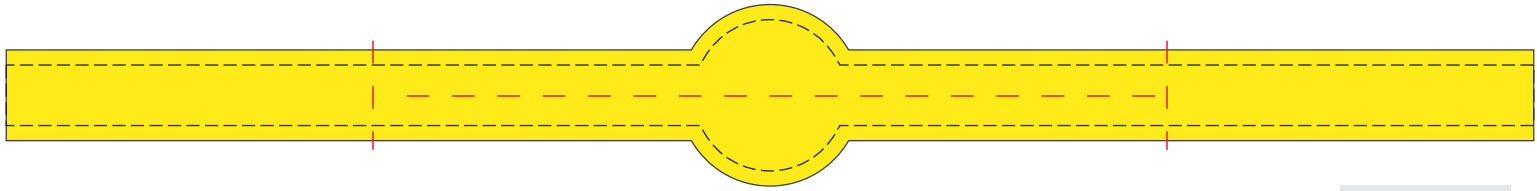

100% of Actual Size
Screen Print (three col max)

Red Line = Exact opposites of the product
(centre artwork to the red line)

Digital Label - Poly Bag

Blue Line = The SIGNIFICANT PRINT AREA
(Keep all critical images & text within this box)
Black Line = Maximum print area
Pink Line = Bleed off to here

BRANDING SPECIFICATIONS - Xtra Silicone Wrist Band - 117054

Metallic Colours are not available on Screen or Digital Label