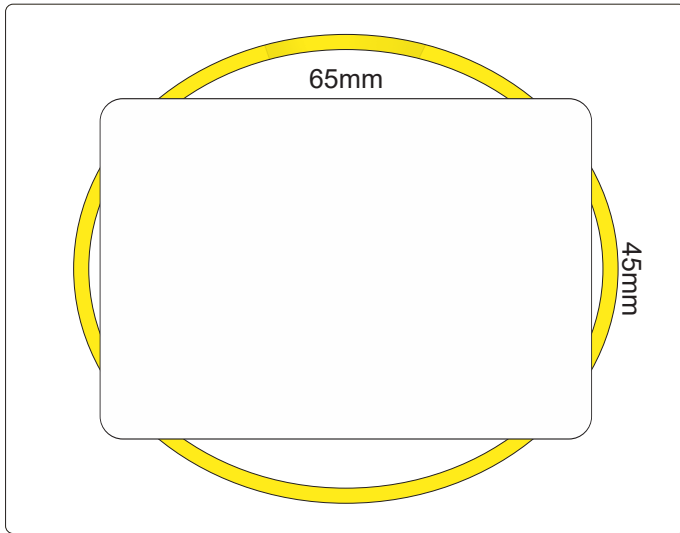

100% of Actual Size
Screen Print (three col max)

Red Line = Exact opposites of the product
(centre artwork to the red line)

Digital Label - Poly Bag

Blue Line = The SIGNIFICANT PRINT AREA
(Keep all critical images & text within this box)
Black Line = Maximum print area
Pink Line = Bleed off to here